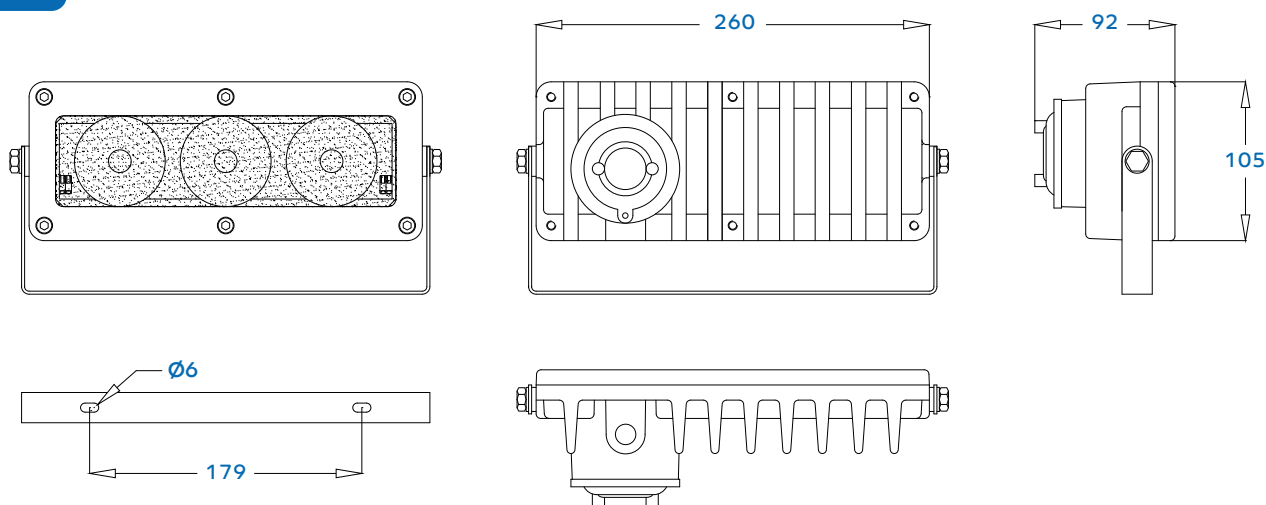

EX BLUE SPOT

 Blue safety spot for forklifts & warehouse vehicles
for ATEX zone 1, 2, 21 & 22

**EX**
INDUSTRIES

Ordering code:	PRO 12 EX 24DC B3
Application:	Atex Zone 1, 2, 21 & 22
Explosion protection:	II2G Ex e mb IIC T5÷T4 Gb II2D Ex mb IIIC T95°C÷T130°C Db
Ingress protection:	IP66
EC Type certificate:	CEC 14 ATEX 166
Ambient temp.:	-20°C ÷ +40°C (T5) -20°C ÷ +60°C (T4)
Body:	Light alloy with epoxy coating
Diffuser:	Tempered glass
Light source:	Blue LED, 10 Watt
Lifetime:	50.000 hours
Power supply:	24Vdc ±10%
Cable entry:	Isometric M20x1.5
Weight:	2.75 kg

DIMENSIONAL DRAWING

FIG A

APPLICATION